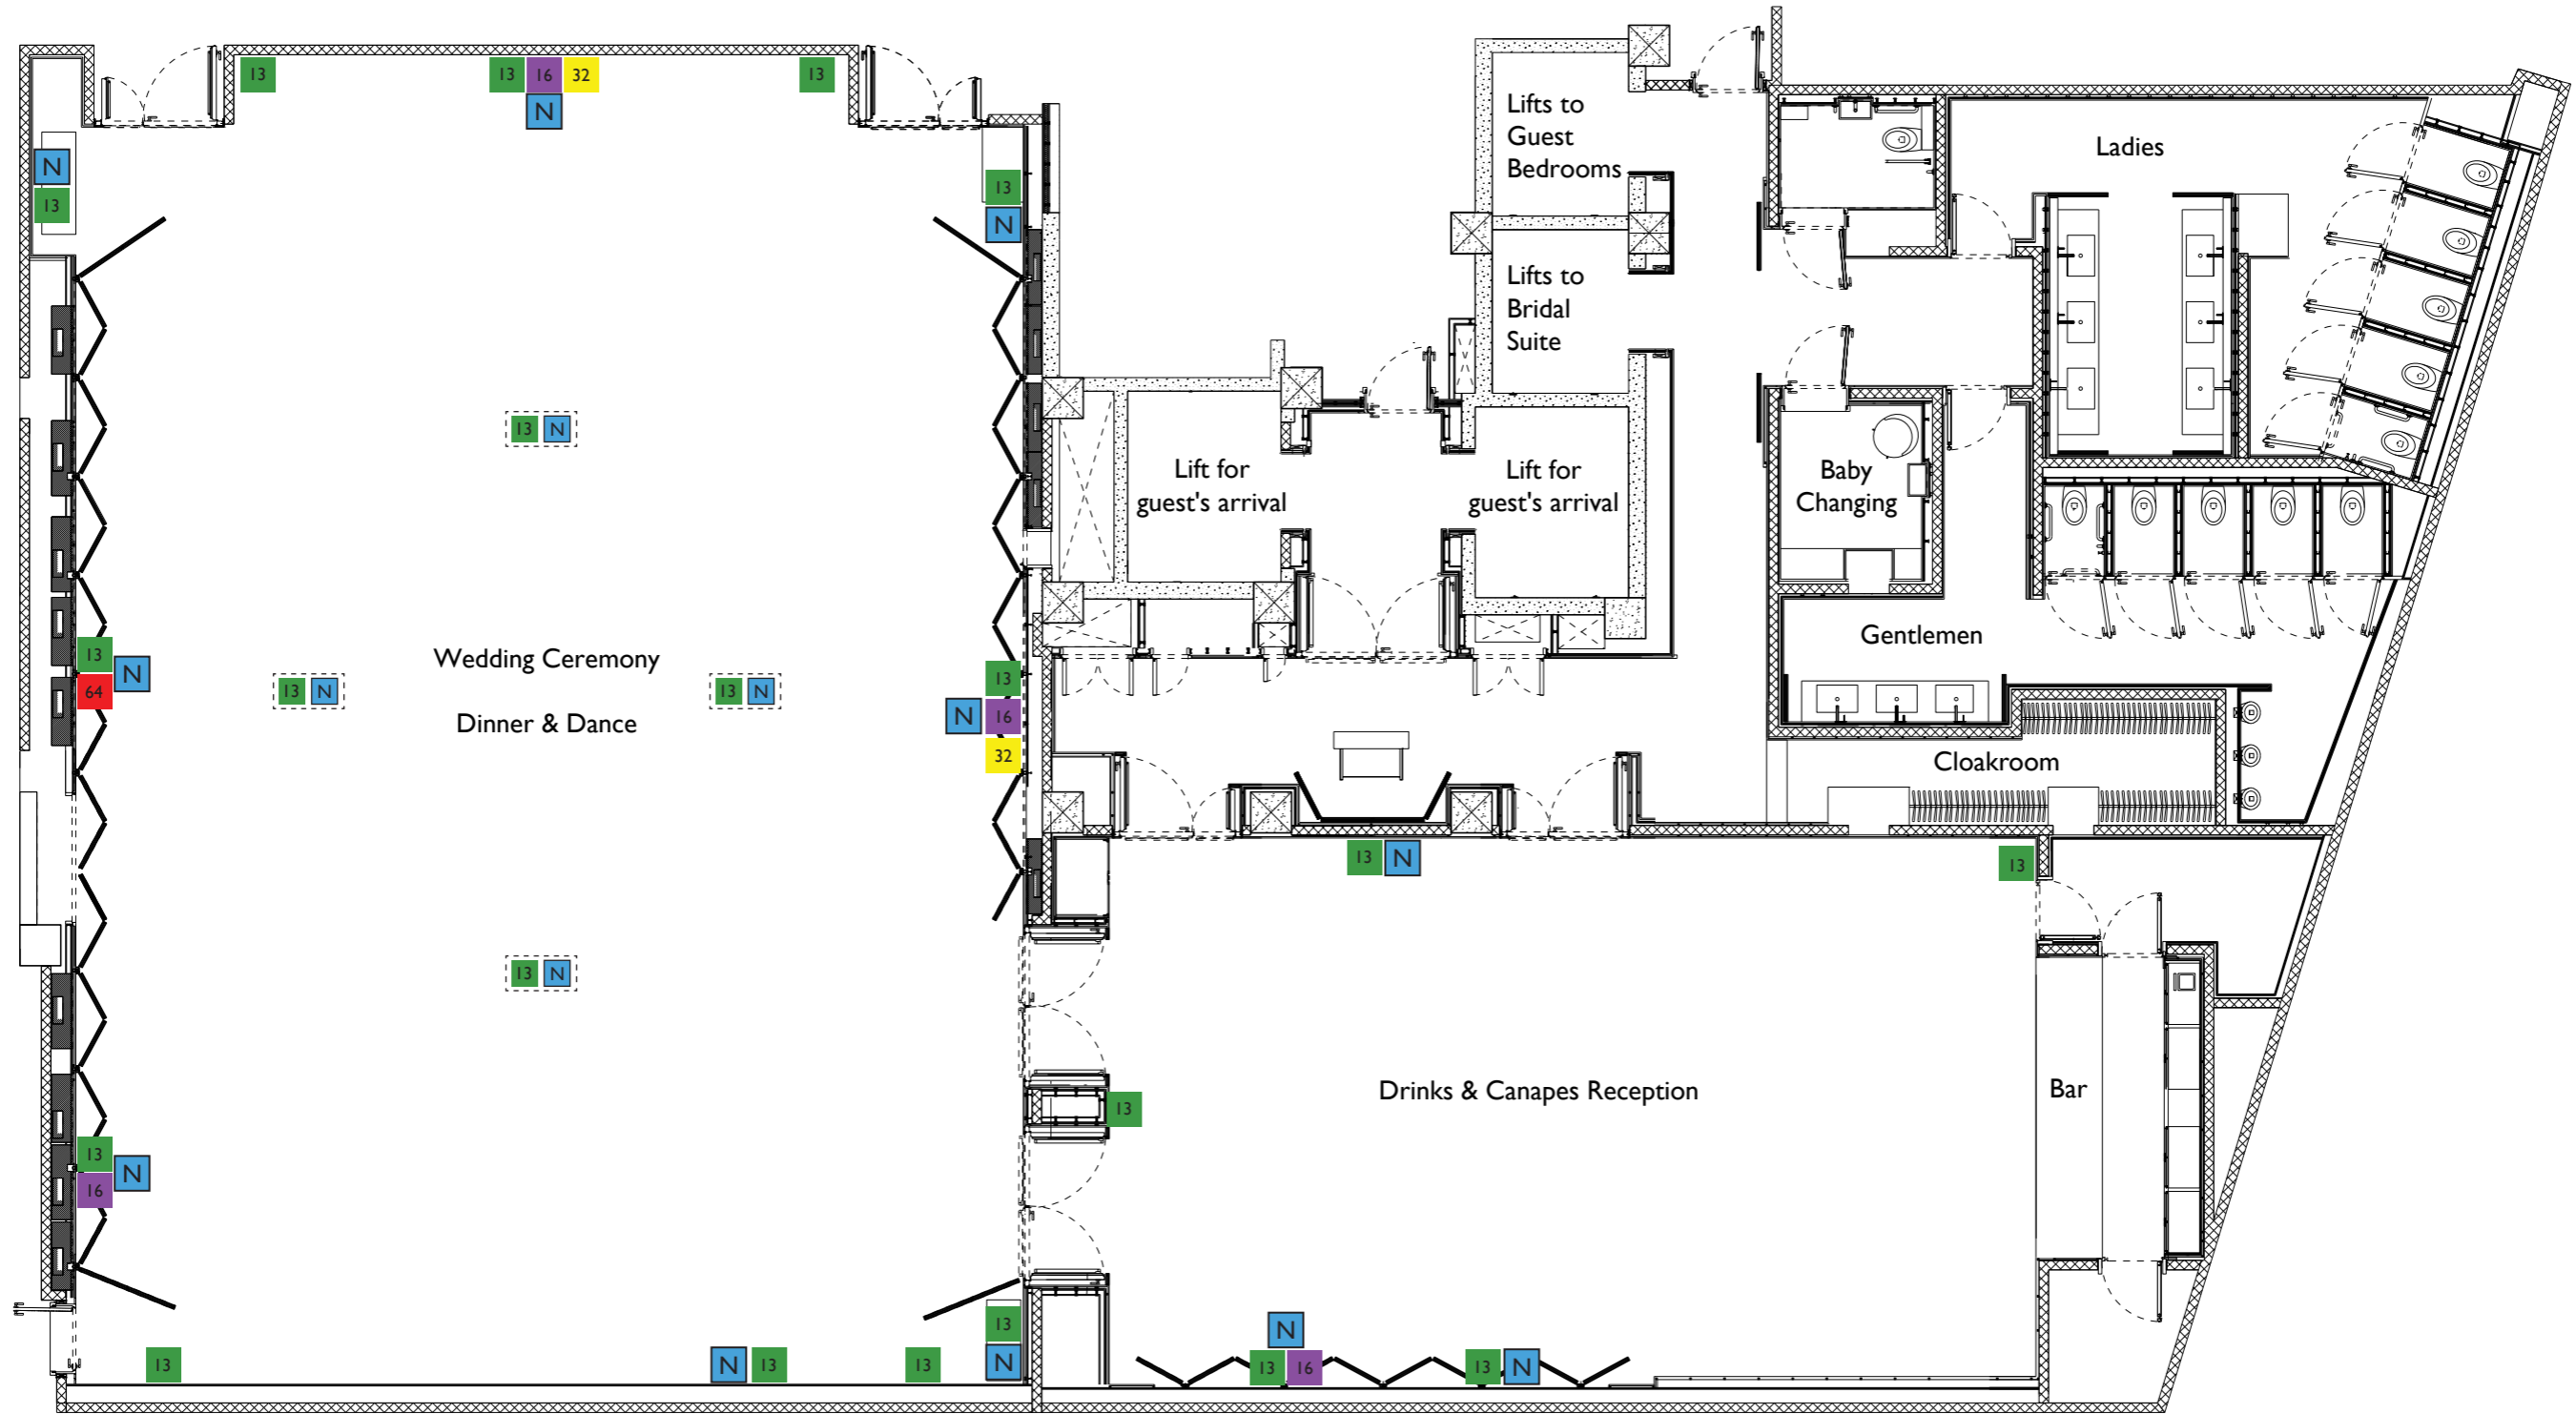

# BVLGARI

HOTEL LONDON

## CAPACITIES

|                                  |     |
|----------------------------------|-----|
| Ballroom:                        | 140 |
| Dinner seating                   | 120 |
| Dinner & Dance                   |     |
| Cocktail Reception (incl. foyer) | 280 |

## DIMENSIONS

|                       |                       |
|-----------------------|-----------------------|
| Ballroom:             | 2755 Sq.ft / 256 Sq.m |
| Length:               | 60ft / 18.36m         |
| Width:                | 45ft / 13.73m         |
| Height dome:          | 22ft / 6.57m          |
| Height f lat ceiling: | 11ft / 3.24m          |

|                      |                       |
|----------------------|-----------------------|
| Ballroom Foyer:      | 1151 Sq.ft / 107 Sq.m |
| Length:              | 44ft / 13.55m         |
| Width:               | 26ft / 7.86m          |
| Height dome:         | 11ft / 3.25m          |
| Height flat ceiling: | 10ft / 3m             |