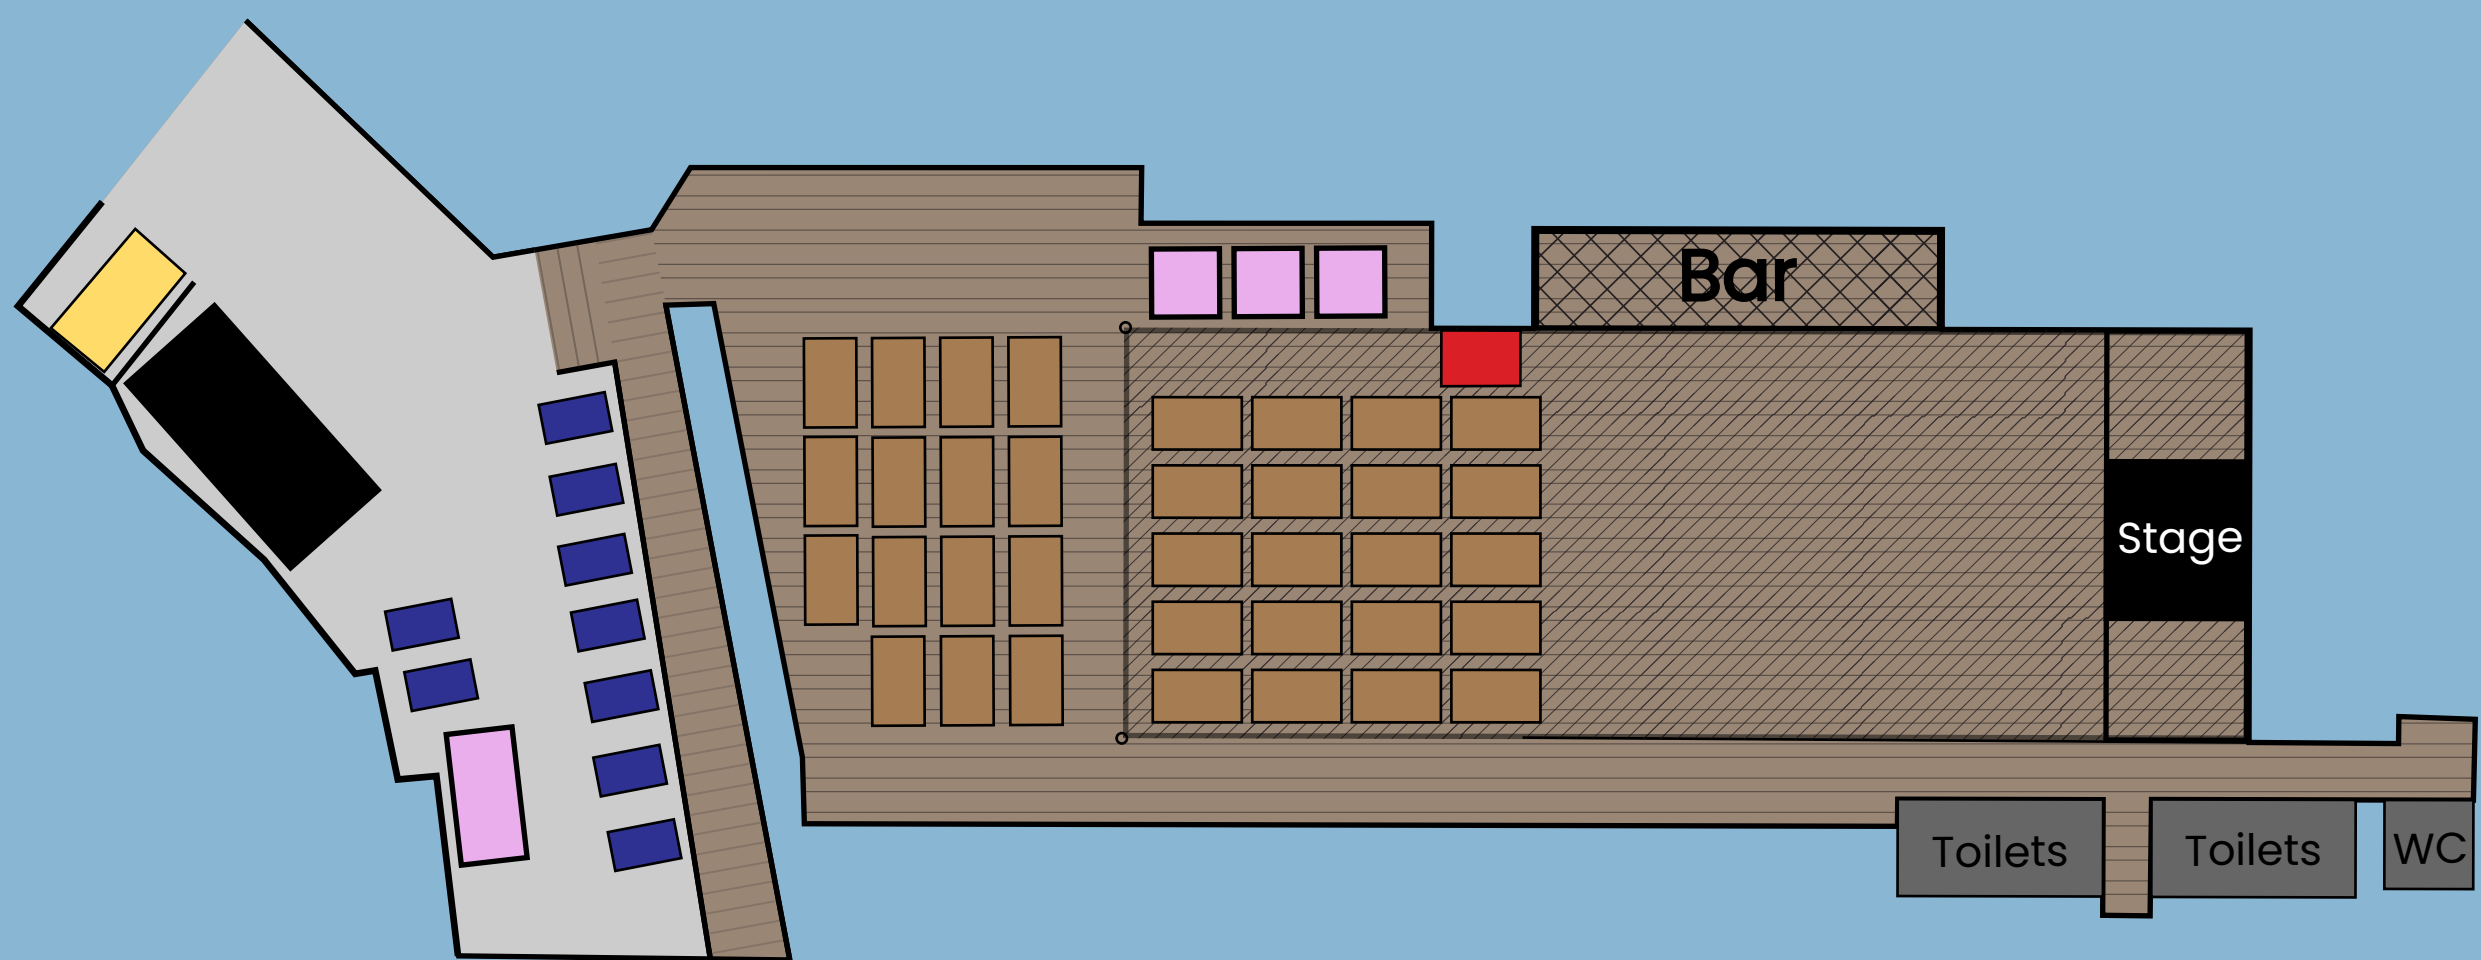

BETWEEN THE BRIDGES

THE PIER

Half seated
Standing 500 | Seated 280
160 inside/120 outside

Key:

Photobooth

Non-moveable Item

Covered Area

Tables

Food Trader

Access Lift