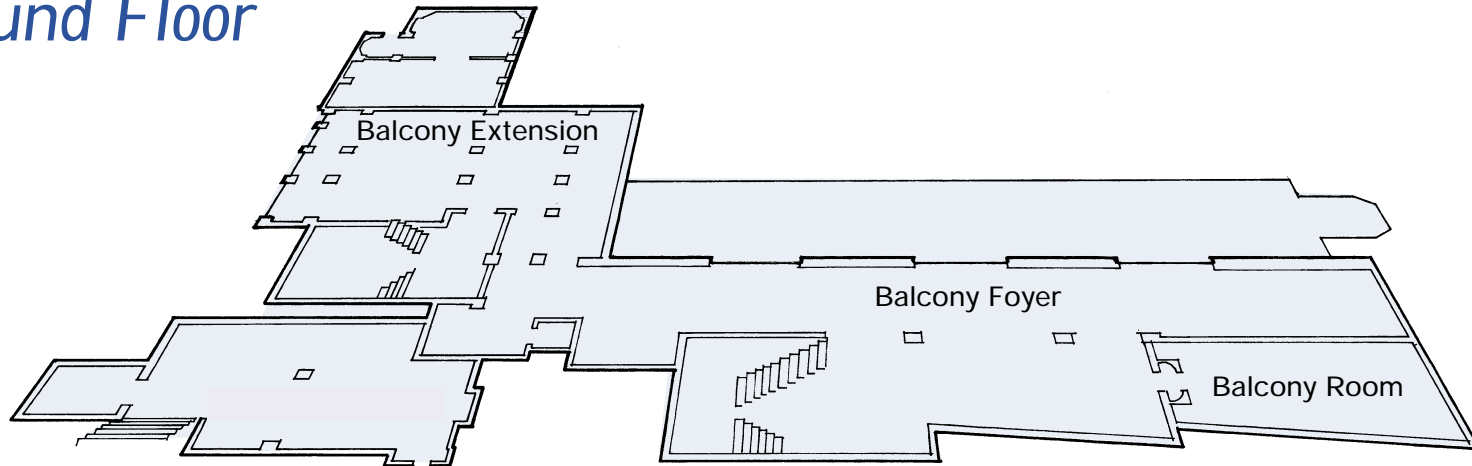

GROUND FLOOR

**Sheraton
Grand**
LONDON PARK LANE

BALLROOM BALCONY LEVEL

- ⓘ ISDN
- Ⓥ Television Outlet Aerial
- Ⓟ 13 amp Power Supply
- Ⓜ Microphone Socket
- Ⓣ Telephone Extension
- Ⓛ Lighting Control

**Sheraton
Grand**
LONDON PARK LANE

BALLROOM LEVEL

Ground Floor

Balcony Level

Ballroom Level