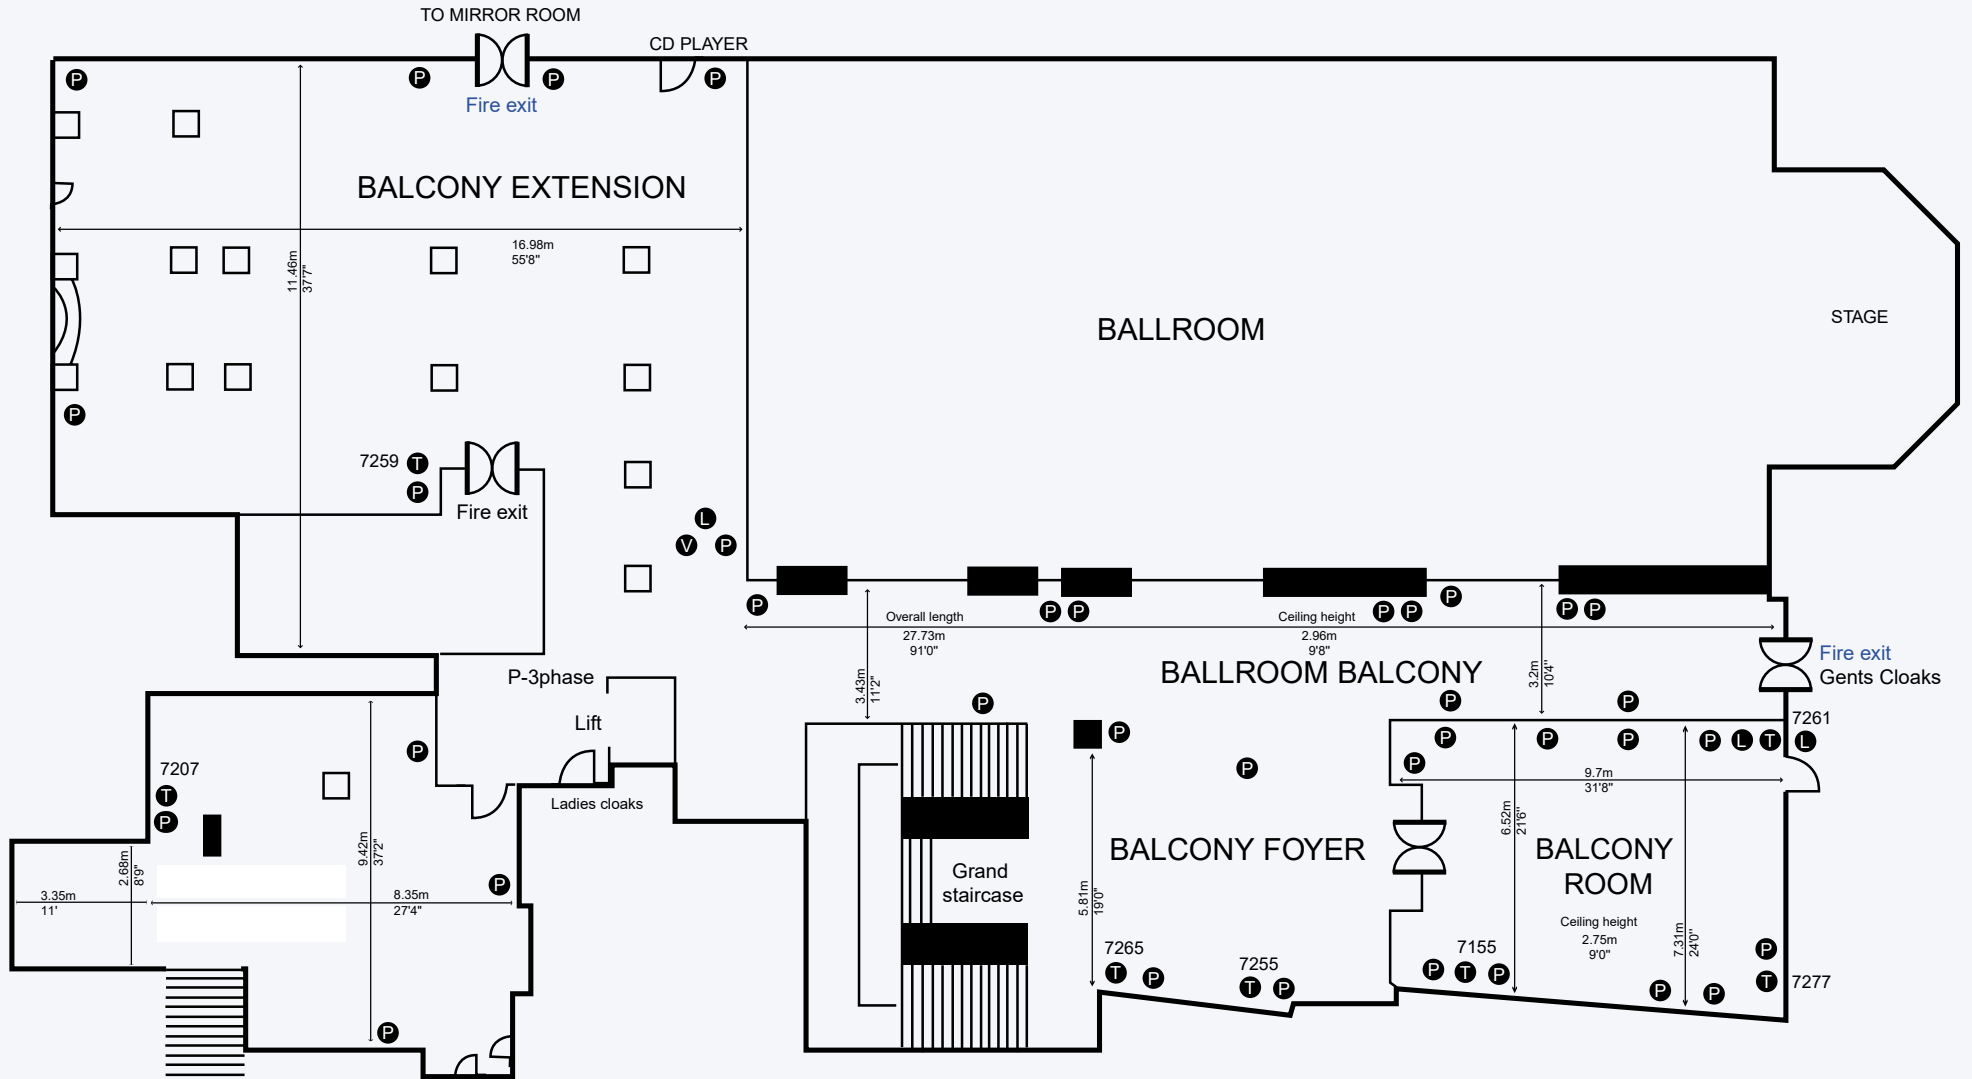

GROUND FLOOR

**Sheraton
Grand**
LONDON PARK LANE

BALLROOM BALCONY LEVEL

- ⓘ ISDN
- Ⓥ Television Outlet Aerial
- Ⓟ 13 amp Power Supply
- Ⓜ Microphone Socket
- Ⓣ Telephone Extension
- Ⓛ Lighting Control

**Sheraton
Grand**
LONDON PARK LANE

BALLROOM LEVEL

Ground Floor

Balcony Level

Ballroom Level