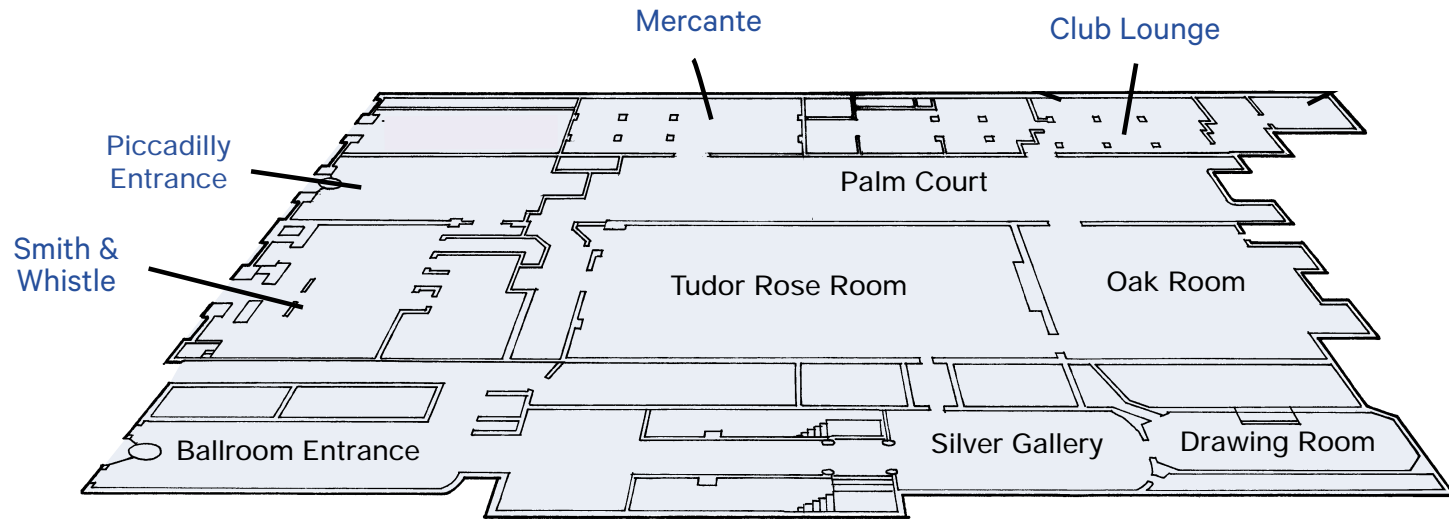

GROUND FLOOR

**Sheraton
Grand**
LONDON PARK LANE

BALLROOM BALCONY LEVEL

- ⓘ ISDN
- Ⓥ Television Outlet Aerial
- Ⓟ 13 amp Power Supply
- Ⓜ Microphone Socket
- Ⓣ Telephone Extension
- Ⓛ Lighting Control

**Sheraton
Grand**
LONDON PARK LANE

BALLROOM LEVEL

Ground Floor

Balcony Level

Ballroom Level