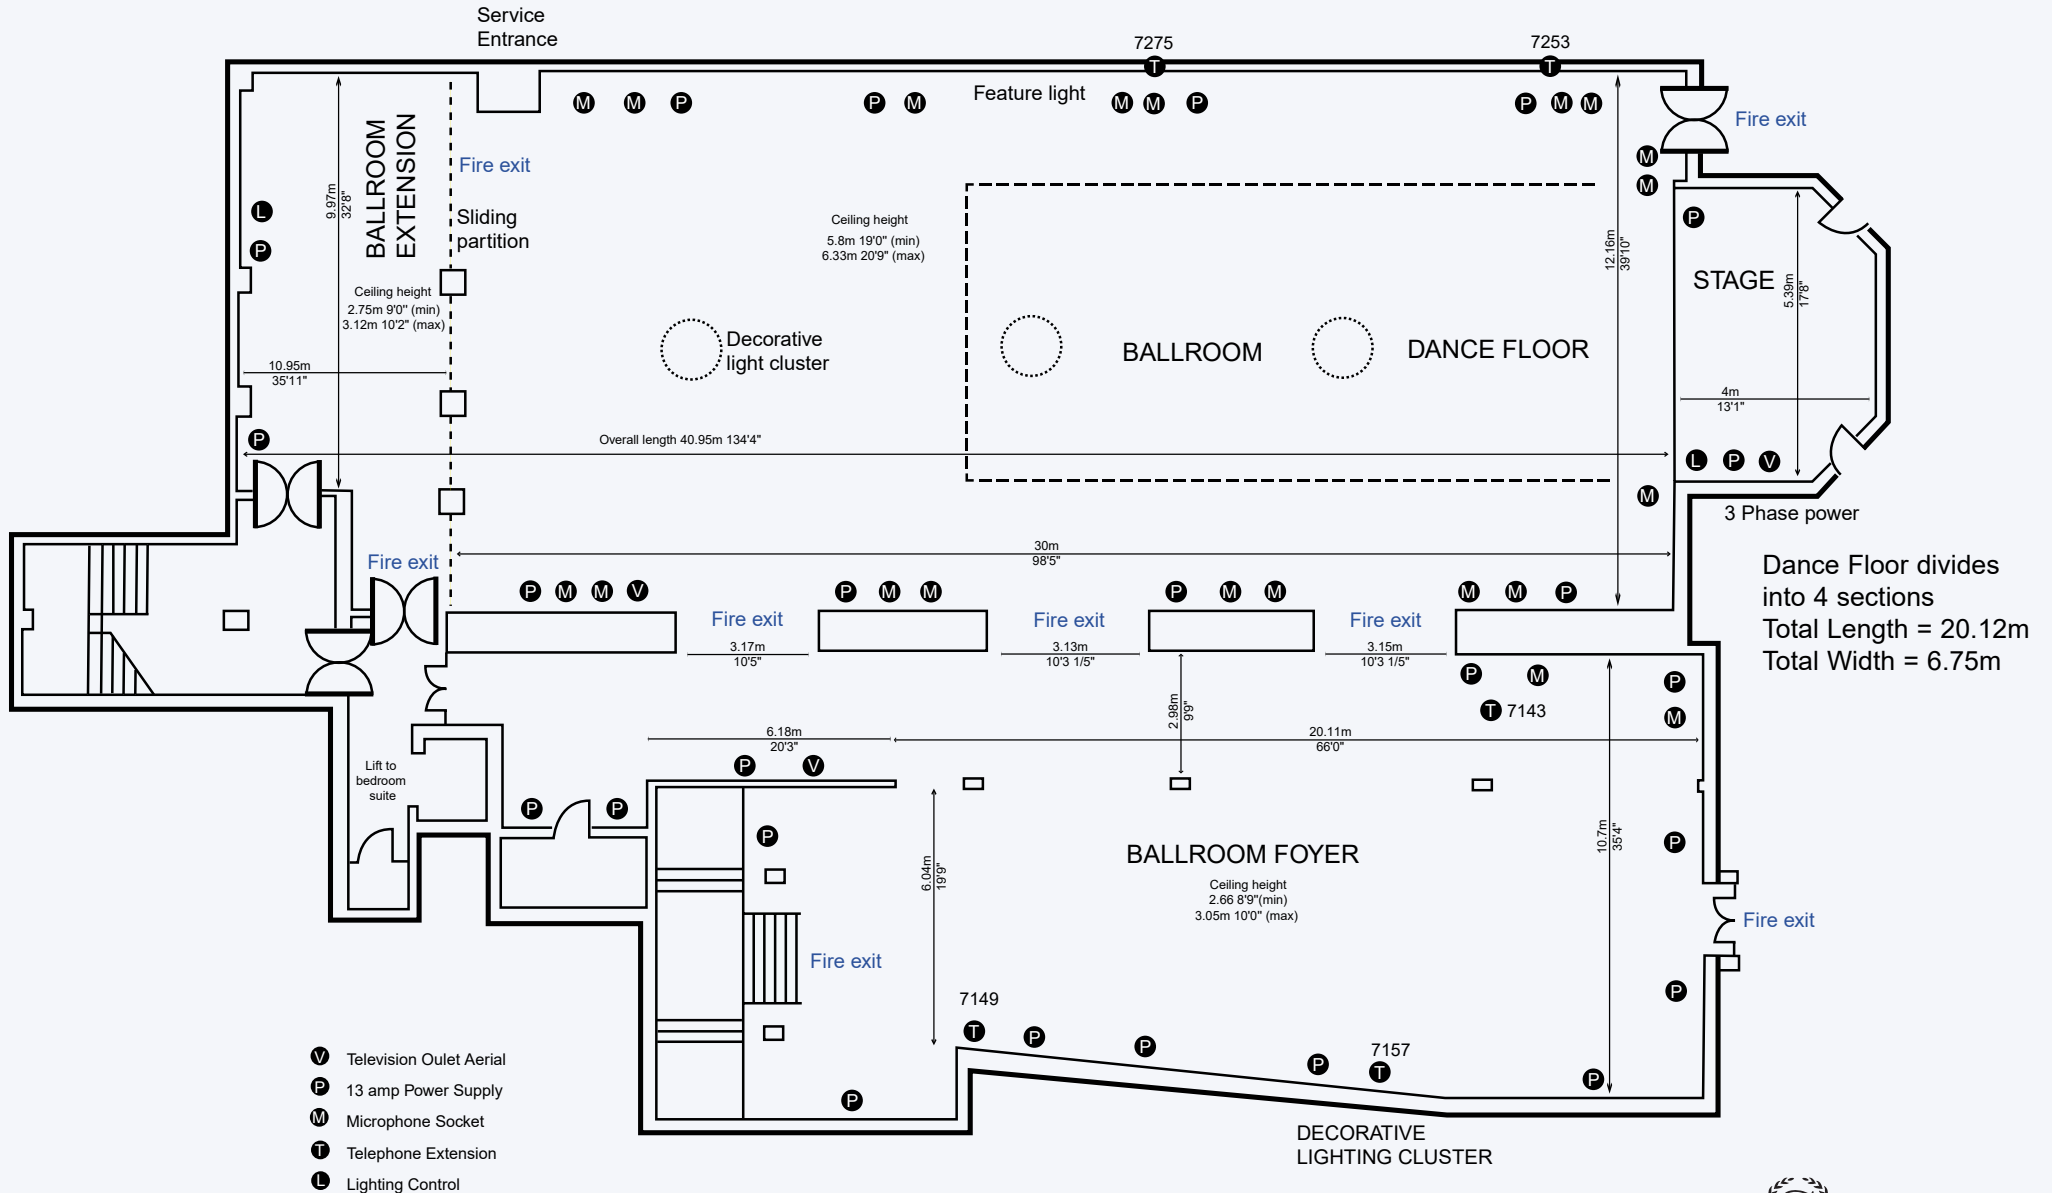

GROUND FLOOR

**Sheraton
Grand**
LONDON PARK LANE

BALLROOM BALCONY LEVEL

- ⓘ ISDN
- Ⓥ Television Outlet Aerial
- Ⓟ 13 amp Power Supply
- Ⓜ Microphone Socket
- Ⓣ Telephone Extension
- Ⓛ Lighting Control

**Sheraton
Grand**
LONDON PARK LANE

BALLROOM LEVEL

Ground Floor

Balcony Level

Ballroom Level