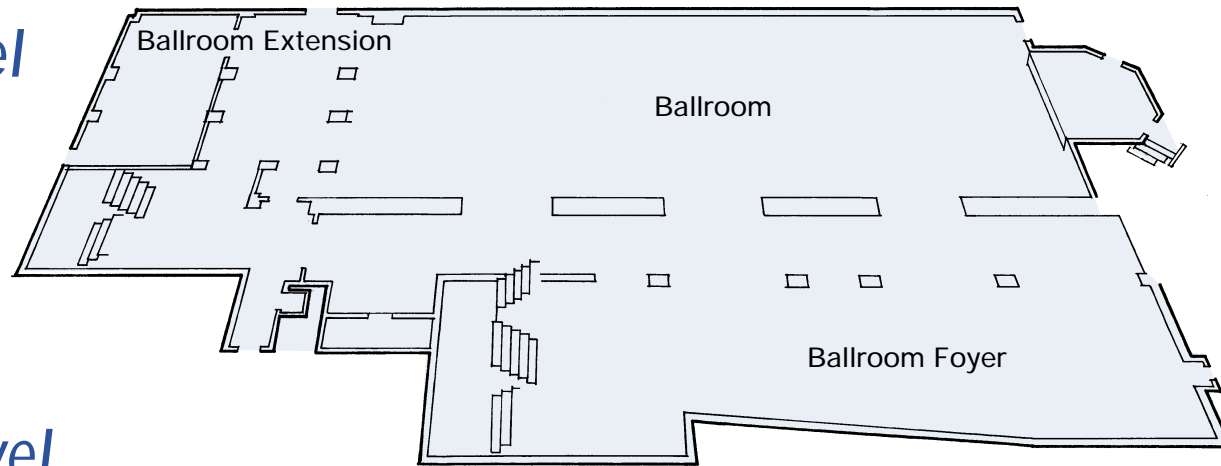

GROUND FLOOR

**Sheraton
Grand**
LONDON PARK LANE

BALLROOM BALCONY LEVEL

- ⓘ ISDN
- Ⓥ Television Outlet Aerial
- Ⓟ 13 amp Power Supply
- Ⓜ Microphone Socket
- Ⓣ Telephone Extension
- Ⓛ Lighting Control

**Sheraton
Grand**
LONDON PARK LANE

BALLROOM LEVEL

Ground Floor

Balcony Level

Ballroom Level