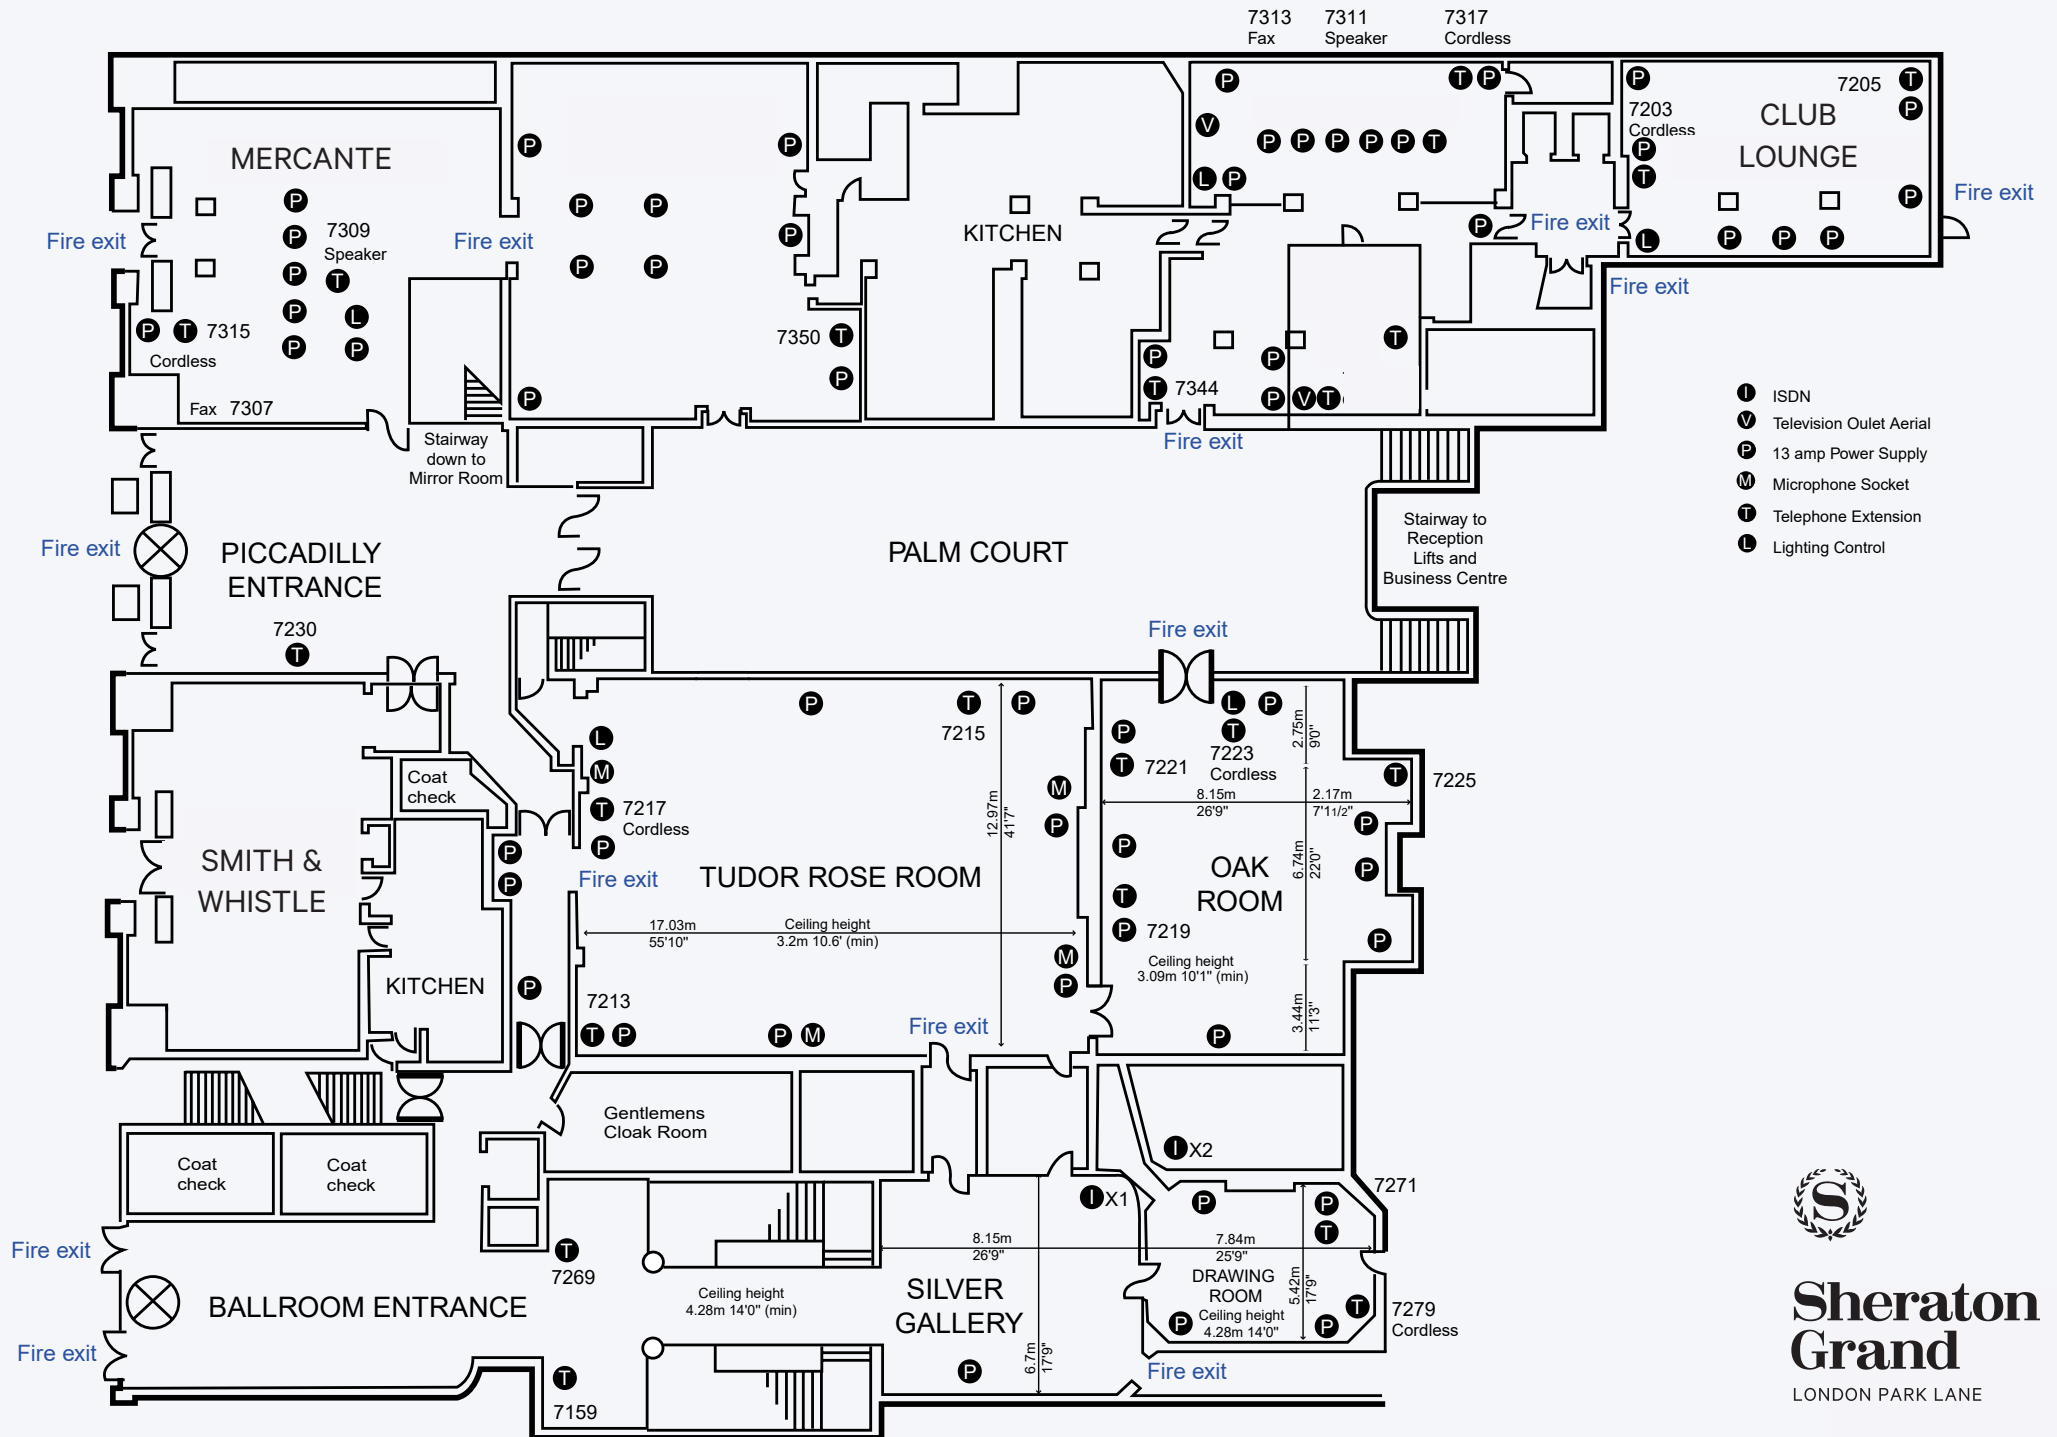

GROUND FLOOR

**Sheraton
Grand**
LONDON PARK LANE

BALLROOM BALCONY LEVEL

- ⓘ ISDN
- Ⓥ Television Outlet Aerial
- Ⓟ 13 amp Power Supply
- Ⓜ Microphone Socket
- Ⓣ Telephone Extension
- Ⓛ Lighting Control

**Sheraton
Grand**
LONDON PARK LANE

BALLROOM LEVEL

Ground Floor

Balcony Level

Ballroom Level